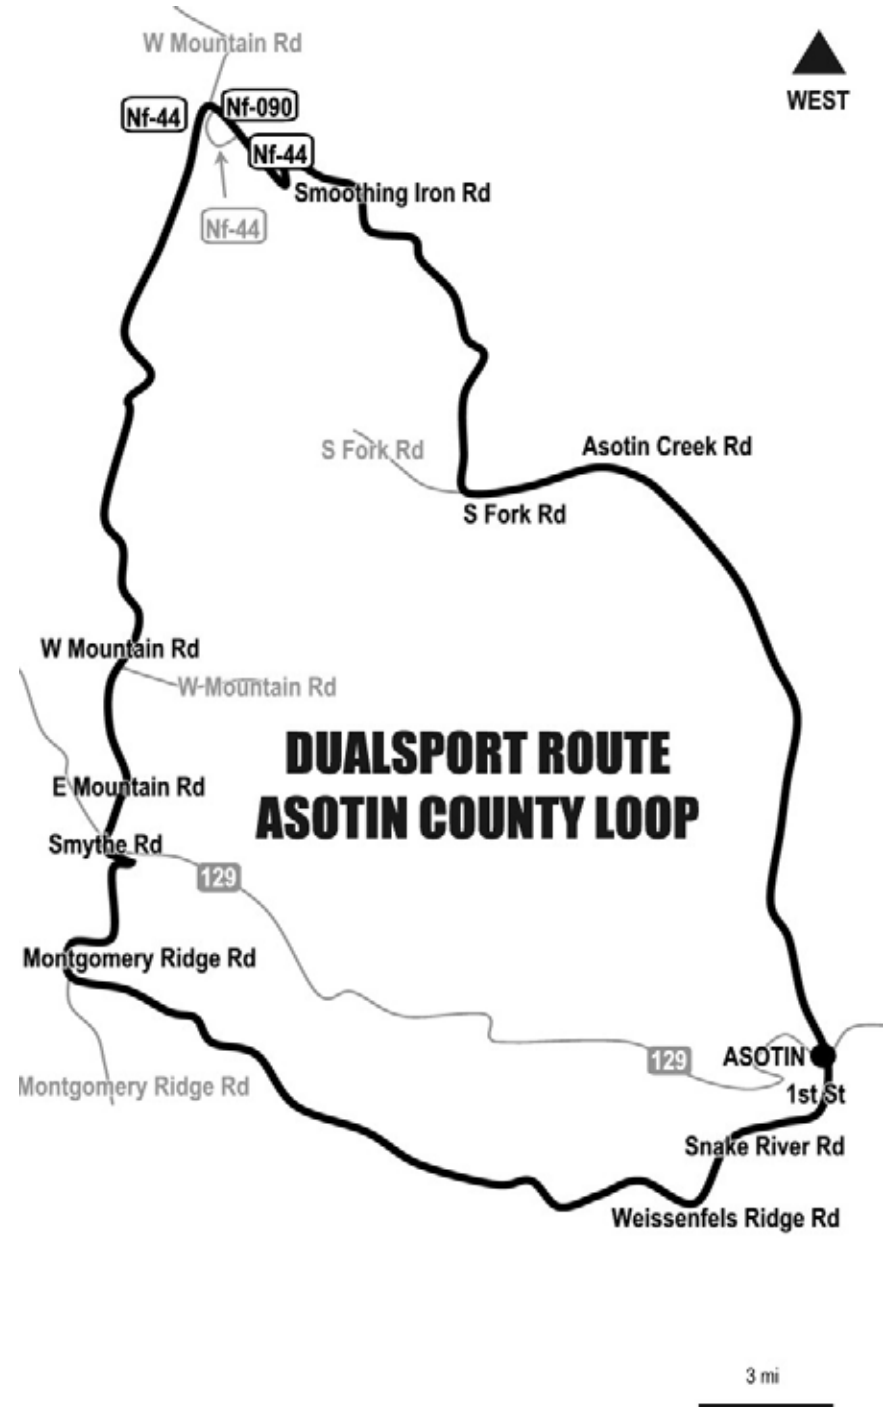

Sound *RIDER!* presents

County Loop: ASOTIN,
WASHINGTON
DUAL SPORT RIDE
DIRECTIONS & MAP

ODO # Directions

- 0 mi Get on 1st St and ride east
- 1.8 mi Road becomes Snake River Rd. Continue South
- 4.5 mi Turn right onto Weissenfels Ridge Rd
- 21.4 mi Turn right onto Montgomery Ridge Rd
- 24.7 mi Turn left onto Smyth Rd
- 25.4 mi Cross SR 129
- 26.6 mi Turn left onto E Mountain Rd
- 29.7 mi Turn left onto W Mountain Rd
- 42.5 mi Turn right onto Nf-44
- 42.7 mi Turn left onto Nf-090/Smoothing Iron Rd
- 55.8 mi Road becomes S Fork Rd, keep left, continue north
- 58.8 mi Turn right onto Asotin Creek Rd
- 70.2 mi Turn left onto Asotin Creek Rd
- 73.1 mi Arrive Asotin

www.soundrider.com